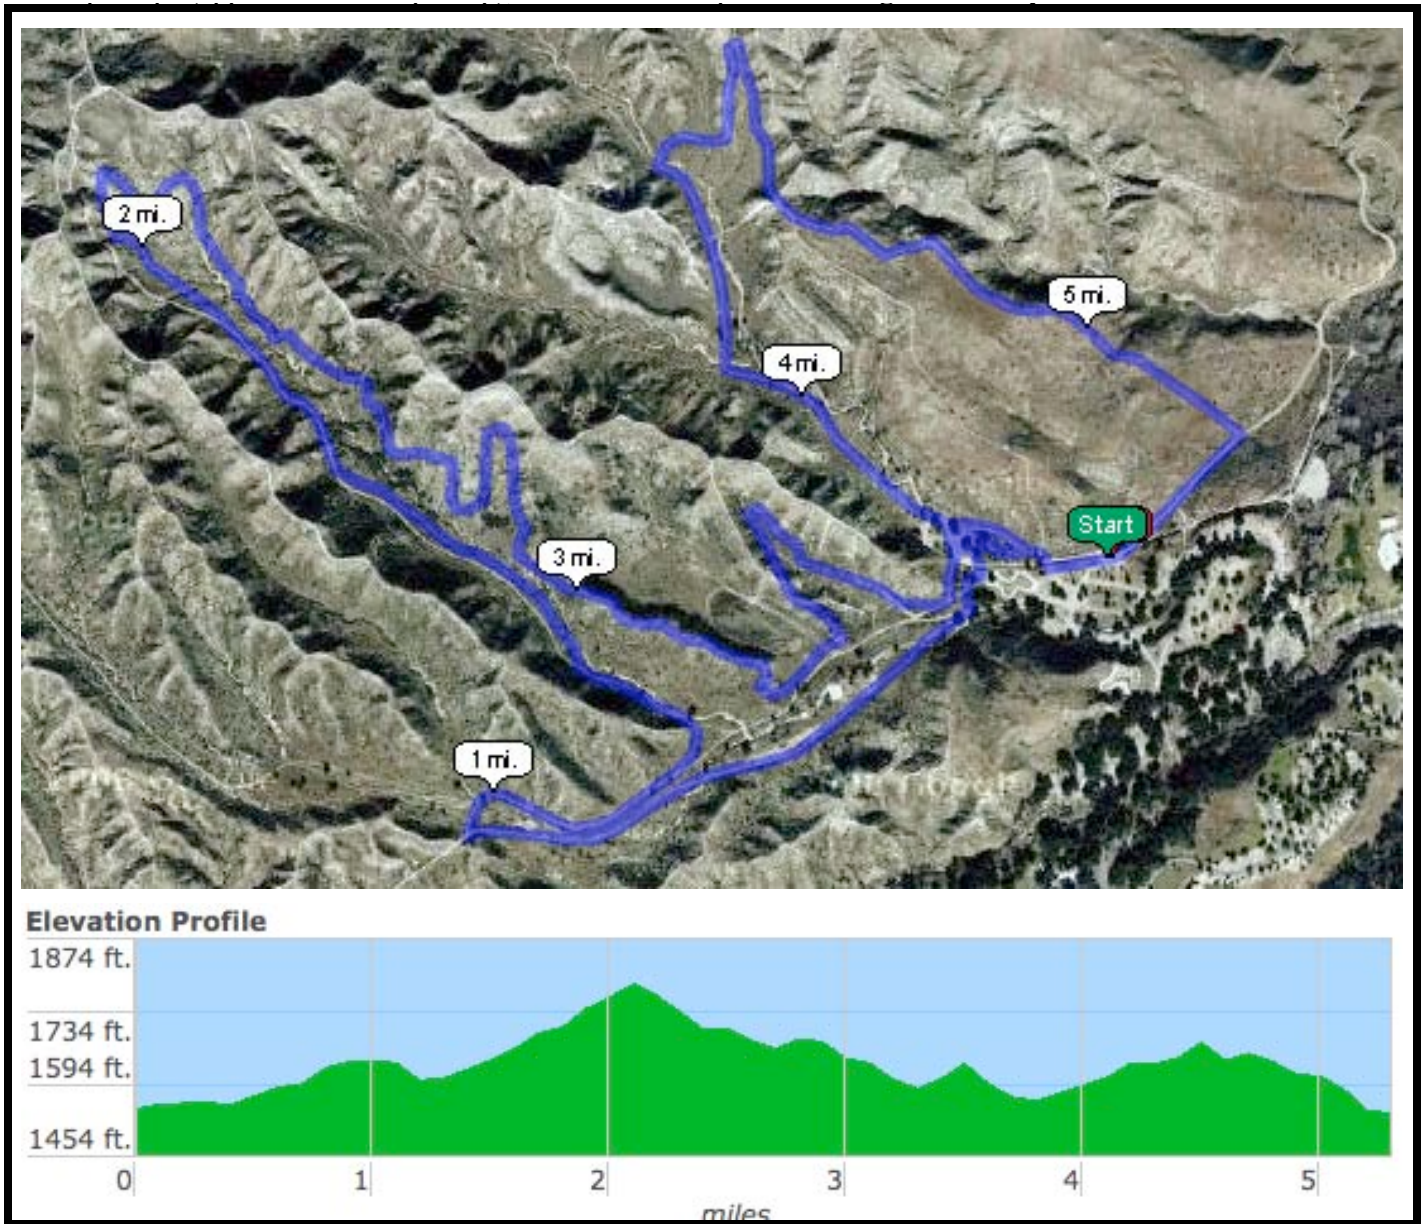

# 2010 VAIL LAKE CHALLENGE

SoCal High School Cycling League Series • Race #1

SoCal Interscholastic Cycling League  
 805 Camelia Street  
 Berkeley, CA 94710  
 (510) 524-5464  
[www.socaldirt.org](http://www.socaldirt.org)

**RACE DESCRIPTION:** Rollercoaster style single track and fast fire road climbs. Riders will be doing multiple laps (approx 6.0 miles per lap), see below for lap counts. **Registration opens at 8:00 AM.**

Category	Start Time	Laps	Approx. Distance
<b>WAVE 1</b>			
Varsity Girls	10:00 AM	3	18 Miles
JV Girls	10:05 AM	2	12 Miles
Frosh/Soph Girls	10:10 AM	2	12 Miles
<b>WAVE 2</b>			
Varsity Boys	11:40 AM	4	24 Miles
JV Boys	11:45 AM	3	18 Miles
Sophomore Boys	11:50 AM	2	12 Miles
Freshman Boys	11:55 AM	2	12 Miles