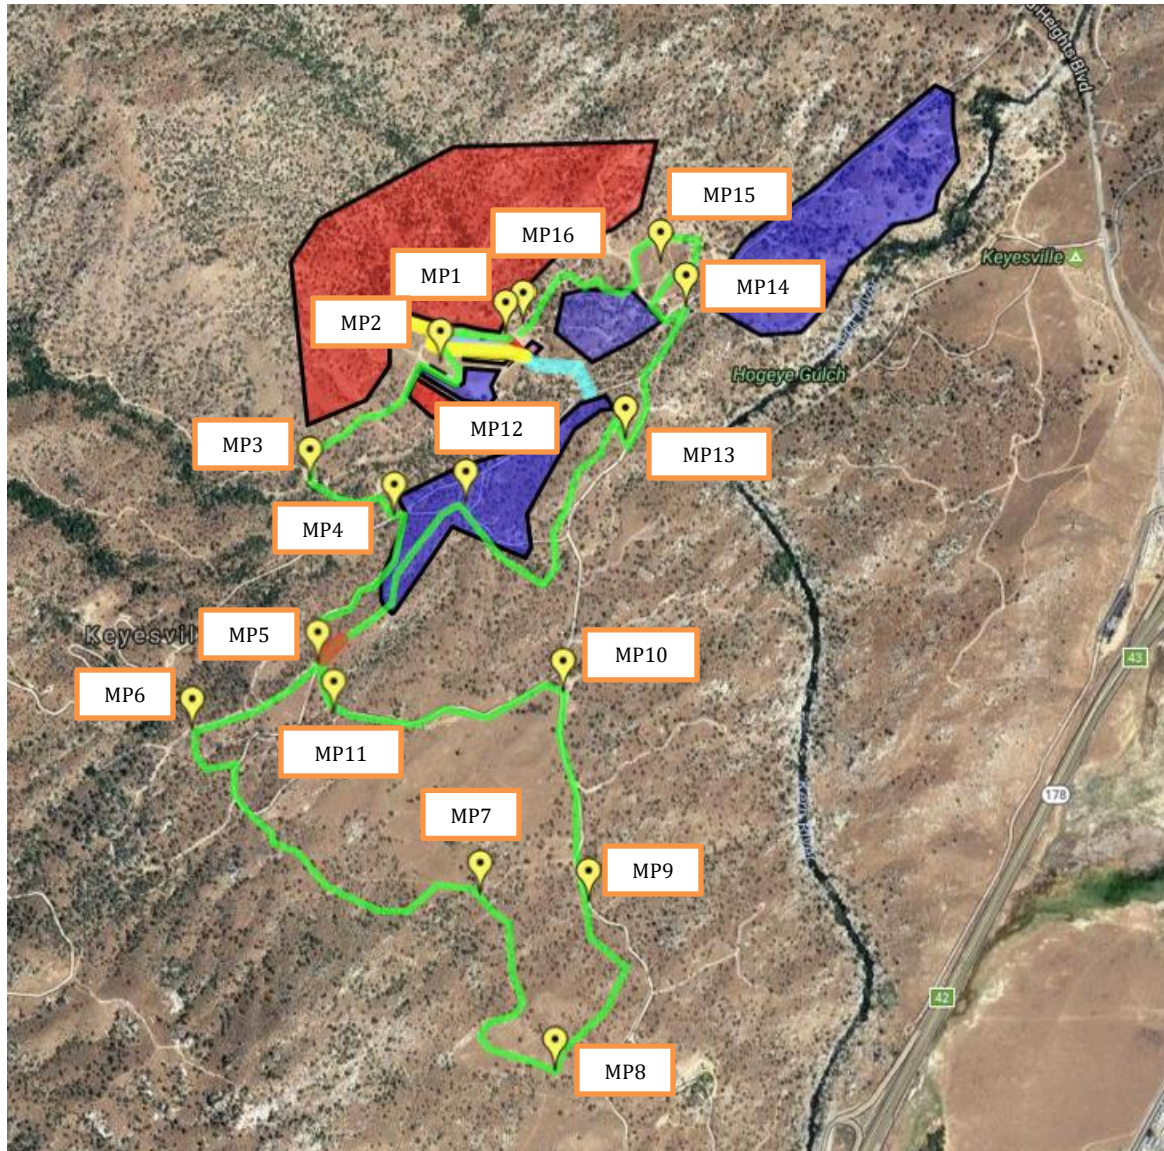

2017 Cruise the Keys Course Marshal Map

SoCal High School Cycling League
42222 Lakefront Dr.
Aguanga, CA 92536
(818) 415-1133
www.socaldirt.org

MP1: Watching road traffic

MP2: Small hill and sandy section before feed zone

MP3: Bumpy descent before water crossing

MP4: Road crossing before fire road climb

MP5: Top of first climb hs/ms intersection

MP6: Sharp banked turn after fast descent

MP7: Fast descent gives way to large rollers

MP8: Far end of course on big hill

MP9: Course meets back with pearl harbor

MP10: Course turn left off pearl harbor

MP11: Sudden dip through water crossing

MP12: Bottom of steep fire road descent

MP13: Course meets pearl harbor again

MP14: Course crosses main road

MP 15: Lower Campground area

MP16: Watches cross traffic at start line