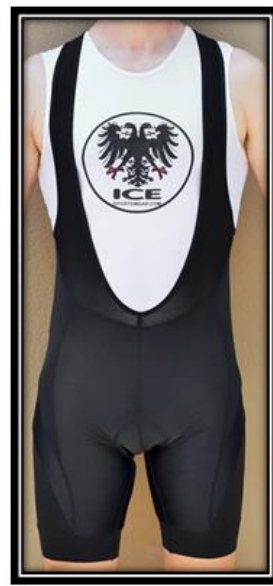

"SoCal league INSIDER SPECIAL"
FOR STUDENTS/FRIENDS/FANS ONLY

This is a SoCal League Special – Valid while supplies last, no rain checks!