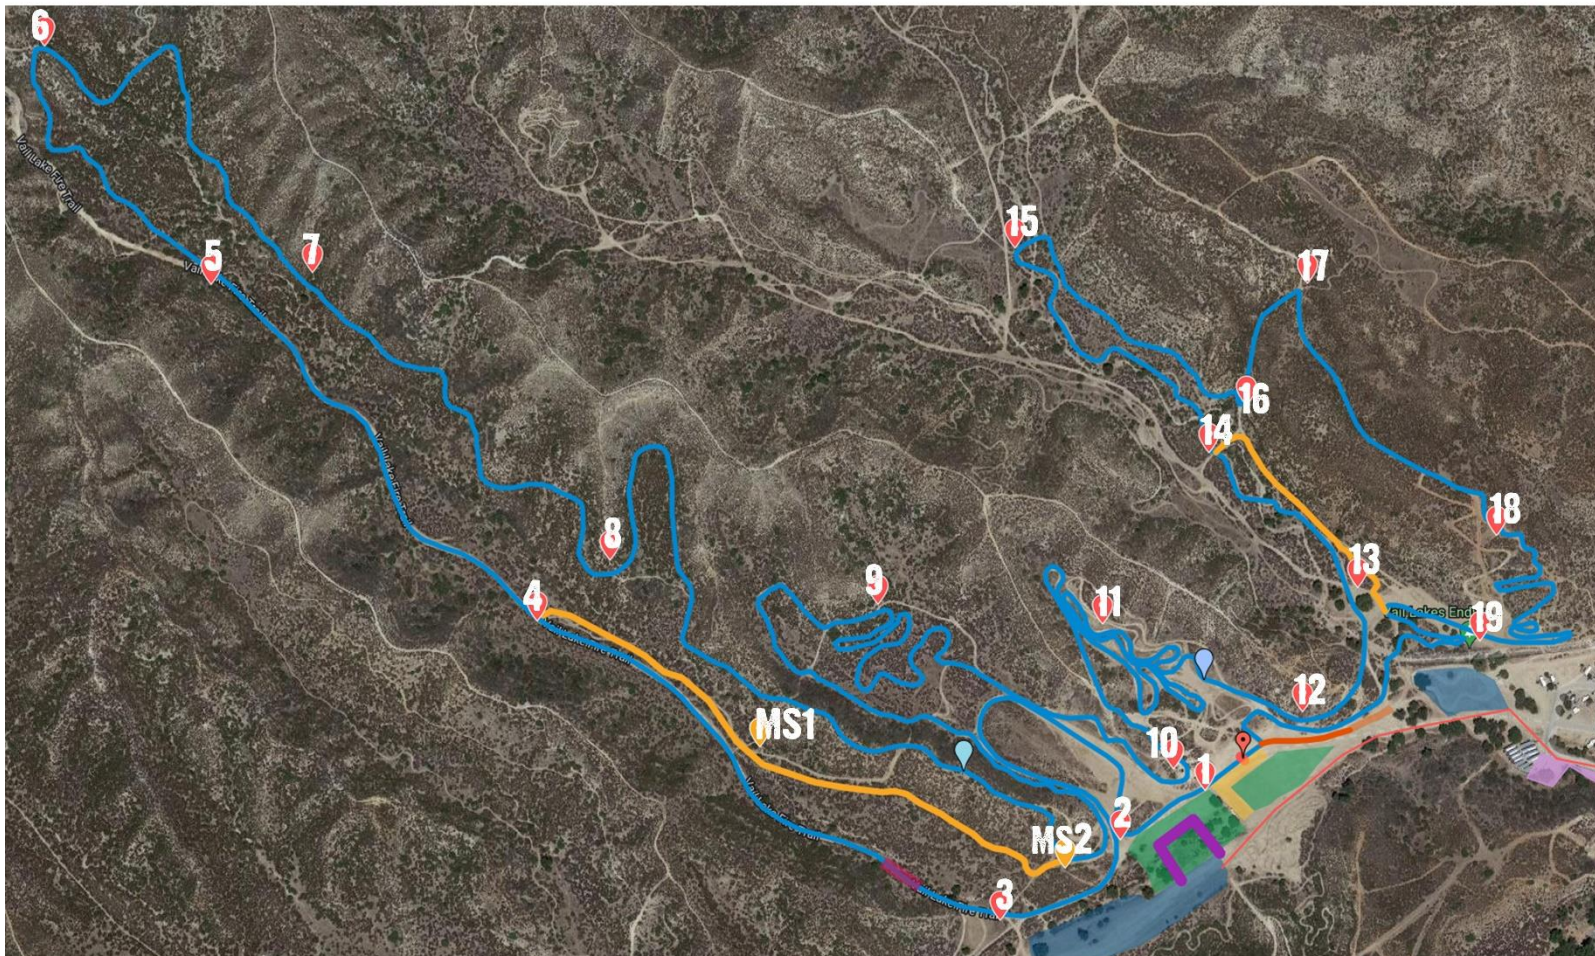

2022 Vail Lake Challenge
Presented by Skypark
Course Marshal Map

MP1: Over/Under.

MP2: Heavy traffic area above pits. Control traffic.

MP3: Beginning of Ambulance climb.

MP4: MS goes right. Halfway up Ambulance climb.

MP5: Beginning of single track to Tunnel.

MP6: Top of Tunnel.

MP7: Long fast downhill section on Tunnel.

MP8: Halfway down Tunnel. Potential course cut.
Rides go left.

MP9: Valley above Air Force Hill. Monitor area. At
potential wrong way. Rides go right onto singletrack.

MP10: Air Force Hill. Control crowd.

MP11: Coliseum area. Stand on high area and
overwatch.

MP12: Sweeping turn above finish.

MP13: Large dirt road crossing at oak tree. 2-way
traffic during MS race.

MP14: MS goes right. Trail crossing.

MP15: Riders turn right before dirt road onto singletrack.

MP16: Sharp left into a steep pitch to the highest point on
the course.

MP17: Potential wrong way. Top of the final climb.
Riders go right.

MP18: Top of switchback descent above campground.